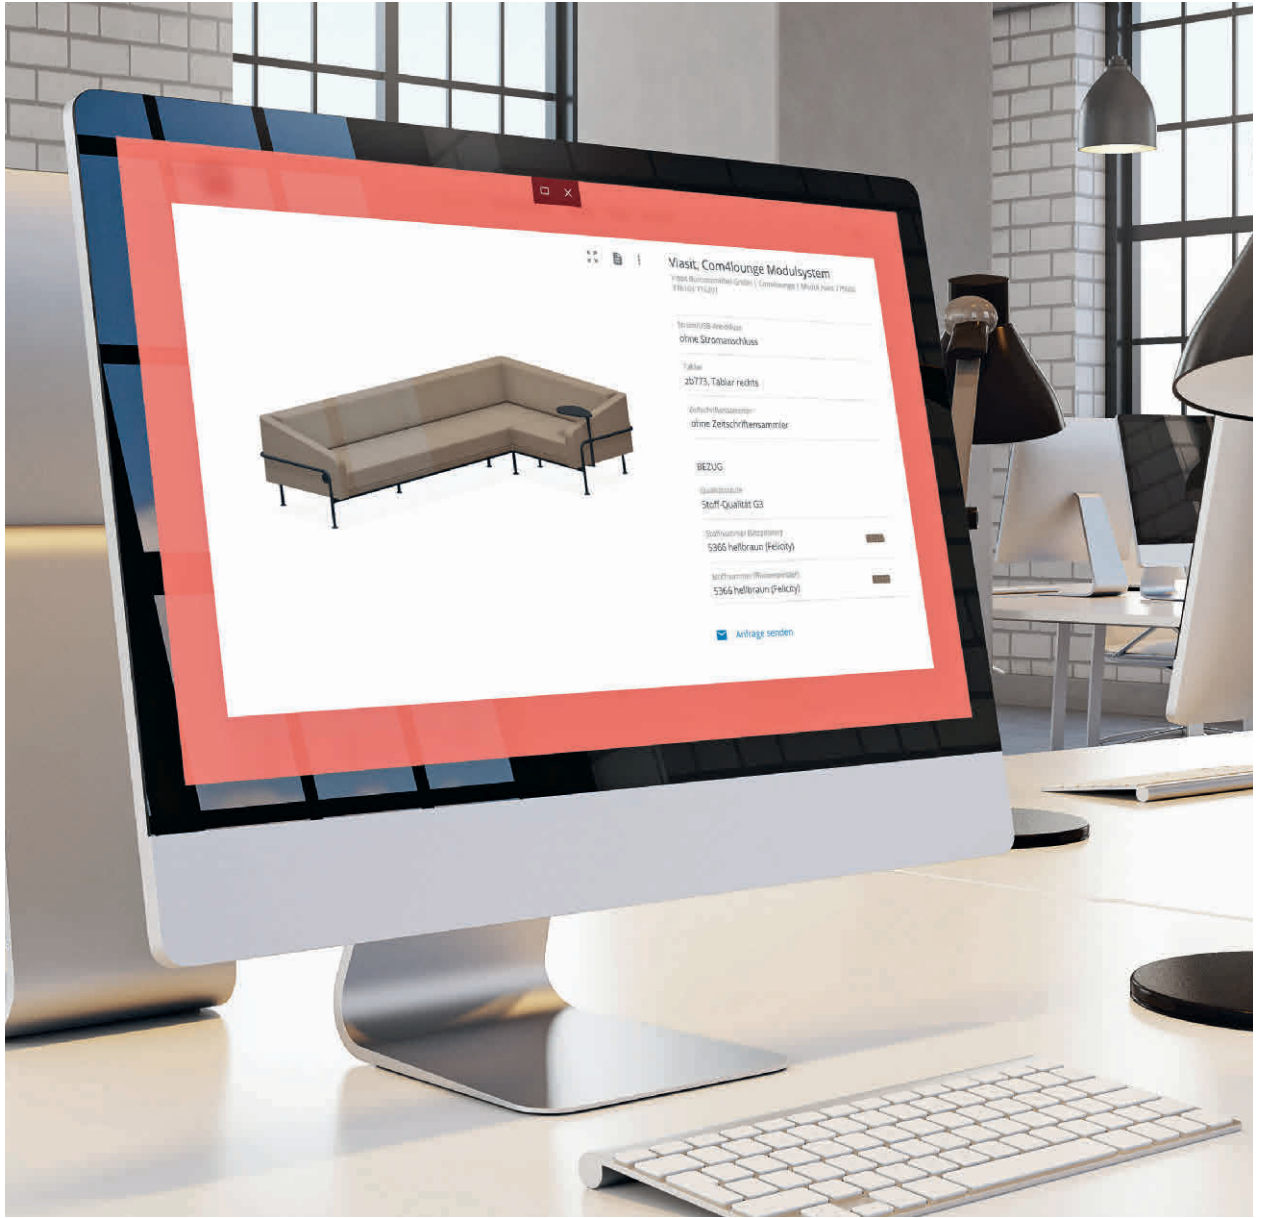

Patina green Patinagroen

Jet black Diepzwart

*Simply scan and
try the configurator*

*Eenvoudig scannen
en configureren*