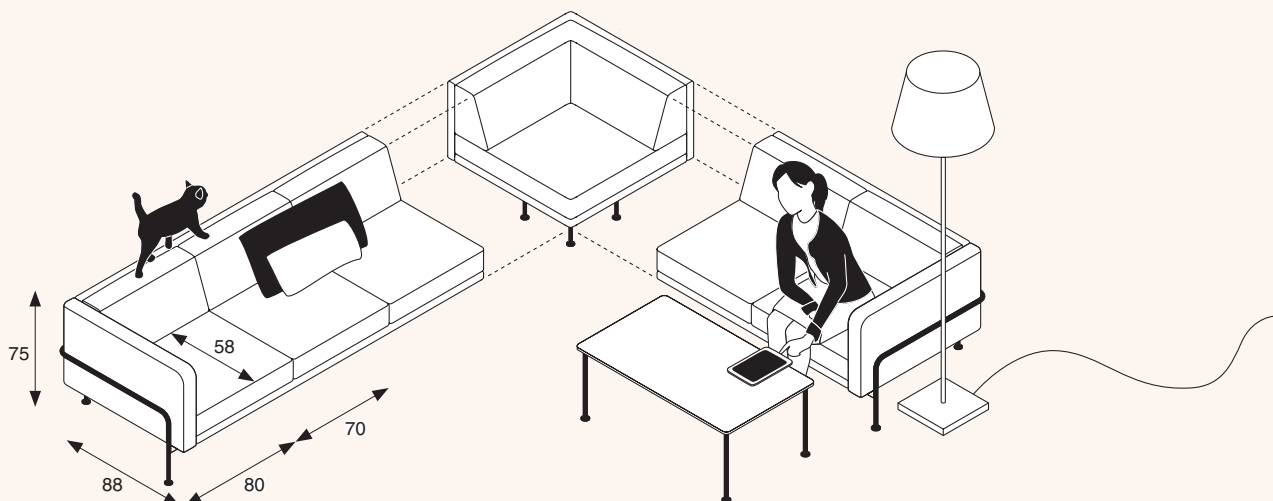

Modern classic

Klassiek modern

Com4lounge gives you the opportunity to find your individual comfort solution piece by piece. The flexible modular system of corner, 1, 2 and 3 seat elements, equipped with straight or sloping armrests offers many configuration possibilities for sofas, tables and seating groups that set accents in lounge, lobby and numerous other applications. The new Organic cushions offer and create additional design options.