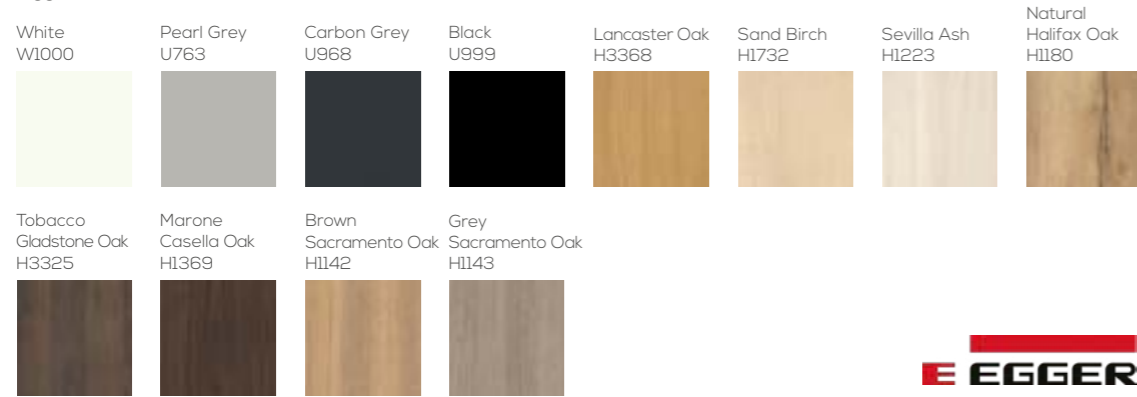

Chelsea

Statement Tables

Product Information

- Textured 3 leg metal base
- Available in a textured black, brass or copper finish
- Complementing coffee & side tables
- Manufactured in the UK

Product Code: TCHLOW

Description: Low table with laminate top and 3 leg metal base available in a textured black, brass or copper finish.

Dimensions

Height	420mm
Width	845mm
Depth	845mm
Weight	12kg

Product Code: TCHSIDE

Description: Side table with laminate top and 3 leg metal base available in a textured black, brass or copper finish.

Dimensions

Height	520mm
Width	544mm
Depth	544mm
Weight	7kg

Egger 18mm MFC Finishes

Metal