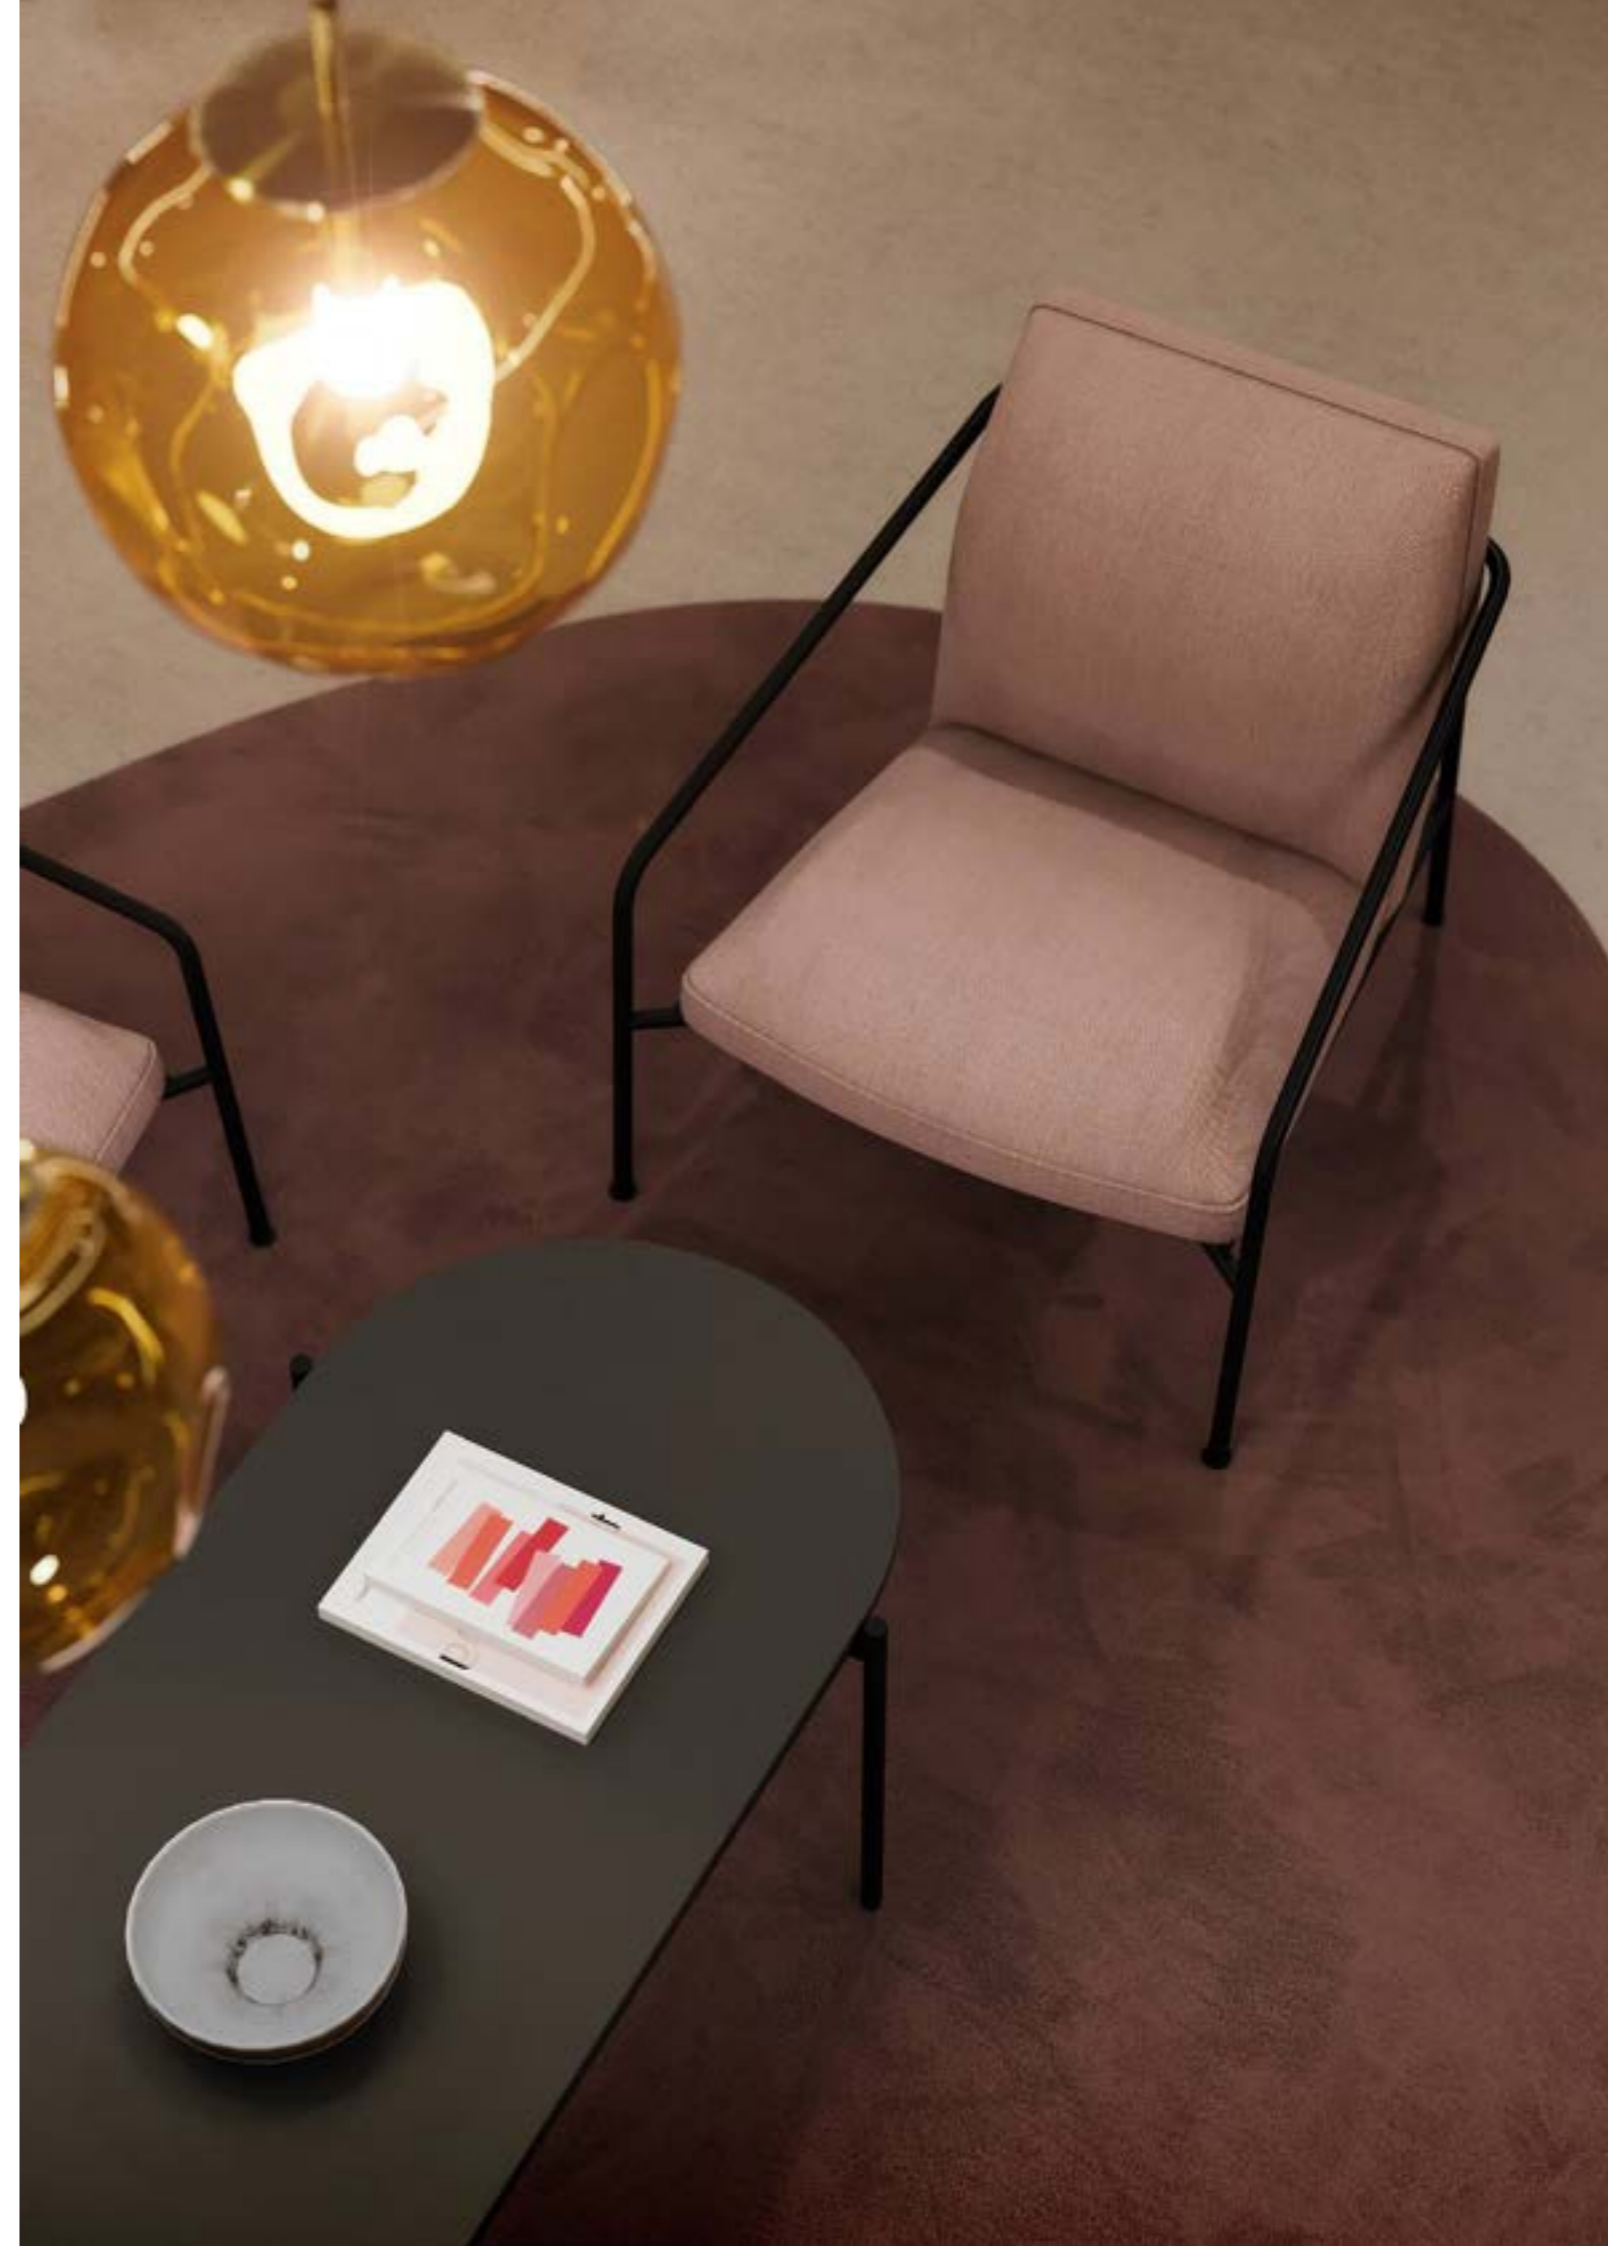

- Available in a wide variety of fabrics and vinyls
- Two complementing table shapes, elliptic & round
- Table top available in 11 x 18mm MFC finishes

Product Code: SPOHIGB
Description: High back lounge chair with black metal 4 leg frame

Dimensions

Height	1120mm
Width	790mm
Depth	880mm
Seat Height	455mm
Weight	23kg

Product Code: SPOLOWB
Description: Low back lounge chair with black metal 4 leg frame

Dimensions

Height	820mm
Width	790mm
Depth	880mm
Seat Height	455mm
Weight	20kg

Product Code: SPO3STR
Description: 3 seater sofa with black metal 4 leg frame

Dimensions

Height	810mm
Width	2,000mm
Depth	870mm
Seat Height	455mm
Weight	45kg

Product Code: TPO
Description: 750mm diameter round table with black textured powder coated frame. Tabletop available in 12 x 18mm MFC finishes

Dimensions

Height	520mm
Diameter	755mm
Weight	13kg

Product Code: TPO
Description: 1720mm elliptical table with black textured powder coated frame. Tabletop available in 12 x 18mm MFC finishes

Dimensions

Height	520mm
Length	1,720mm
Width	650mm
Weight	22kg

Egger 18mm MFC table top finishes

White W1000	Pearl Grey U763	Carbon Grey U968	Black U999
Lancaster Oak H3368	Sand Birch H1732	Sevilla Ash H1223	Natural Halifax Oak H1180
Tobacco Gladstone Oak H3325	Marone Casella Oak H1369	Grey/Beige Gladstone Oak H3326	Grey Sacramento Oak H1143